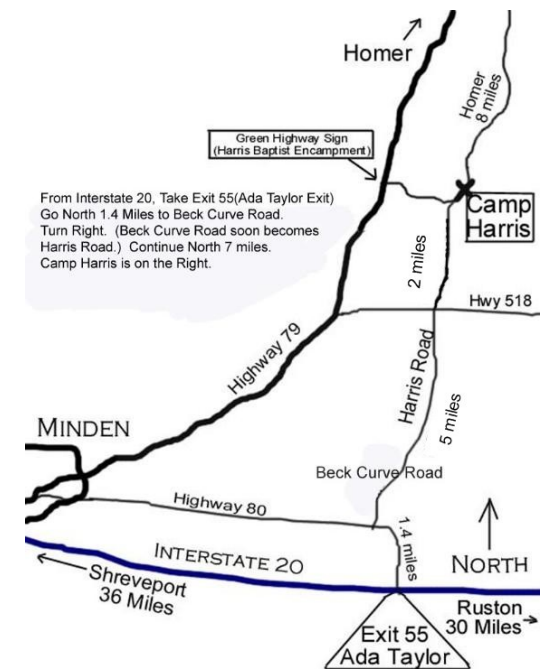

Recreation opportunities include volleyball (indoors & out), ping-pong, miniature golf, softball, swimming (in season), and basketball. We also now have a 300' Zipline.

Located near Minden, LA, we are easy to find.